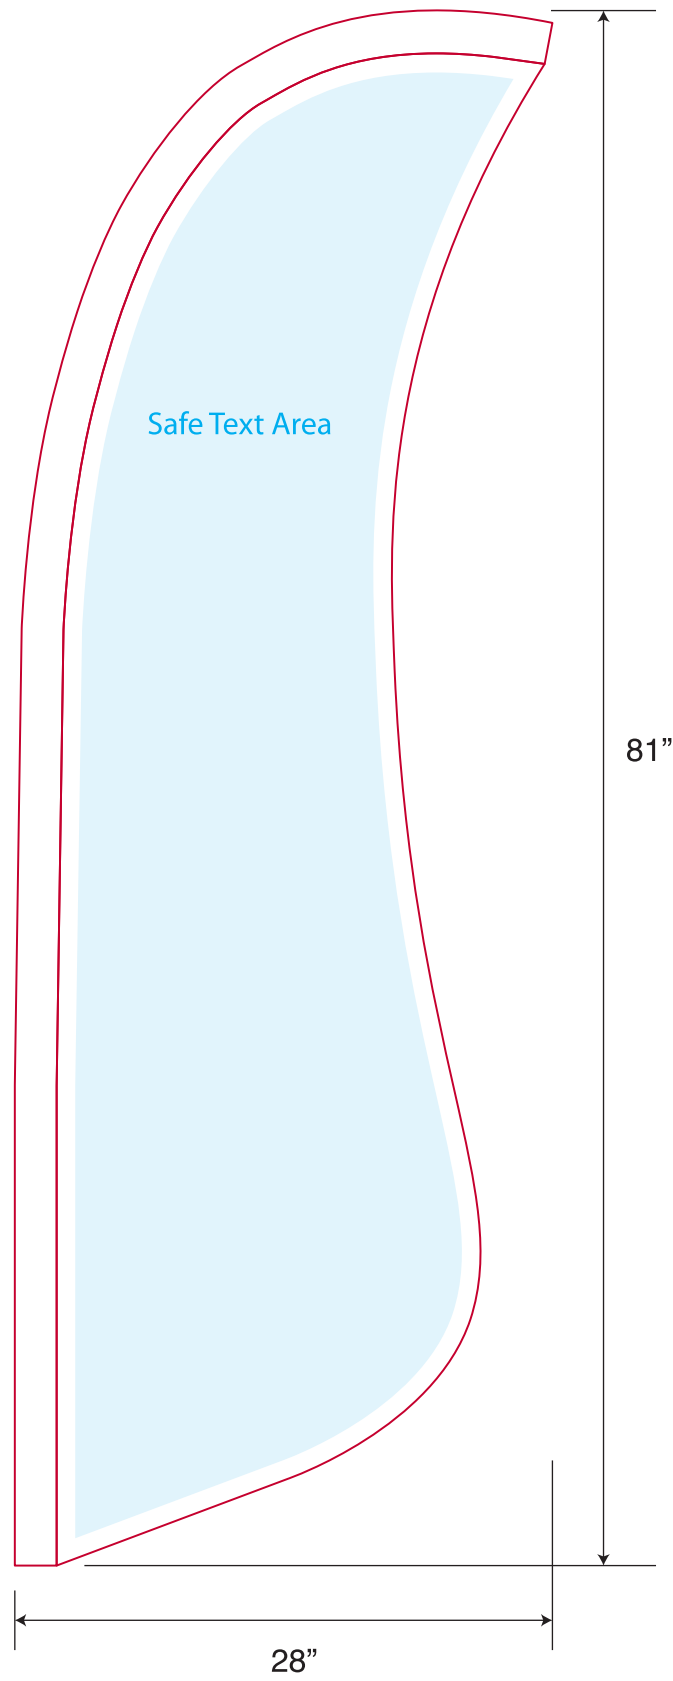

DDII SAIL

SMALL - SINGLE FACE REVERSE - 10% OF ACTUAL SIZE

1-800-565-4100 • contactus@flagsunlimited.com
www.flagsunlimited.com

MORE THAN JUST FLAGS.