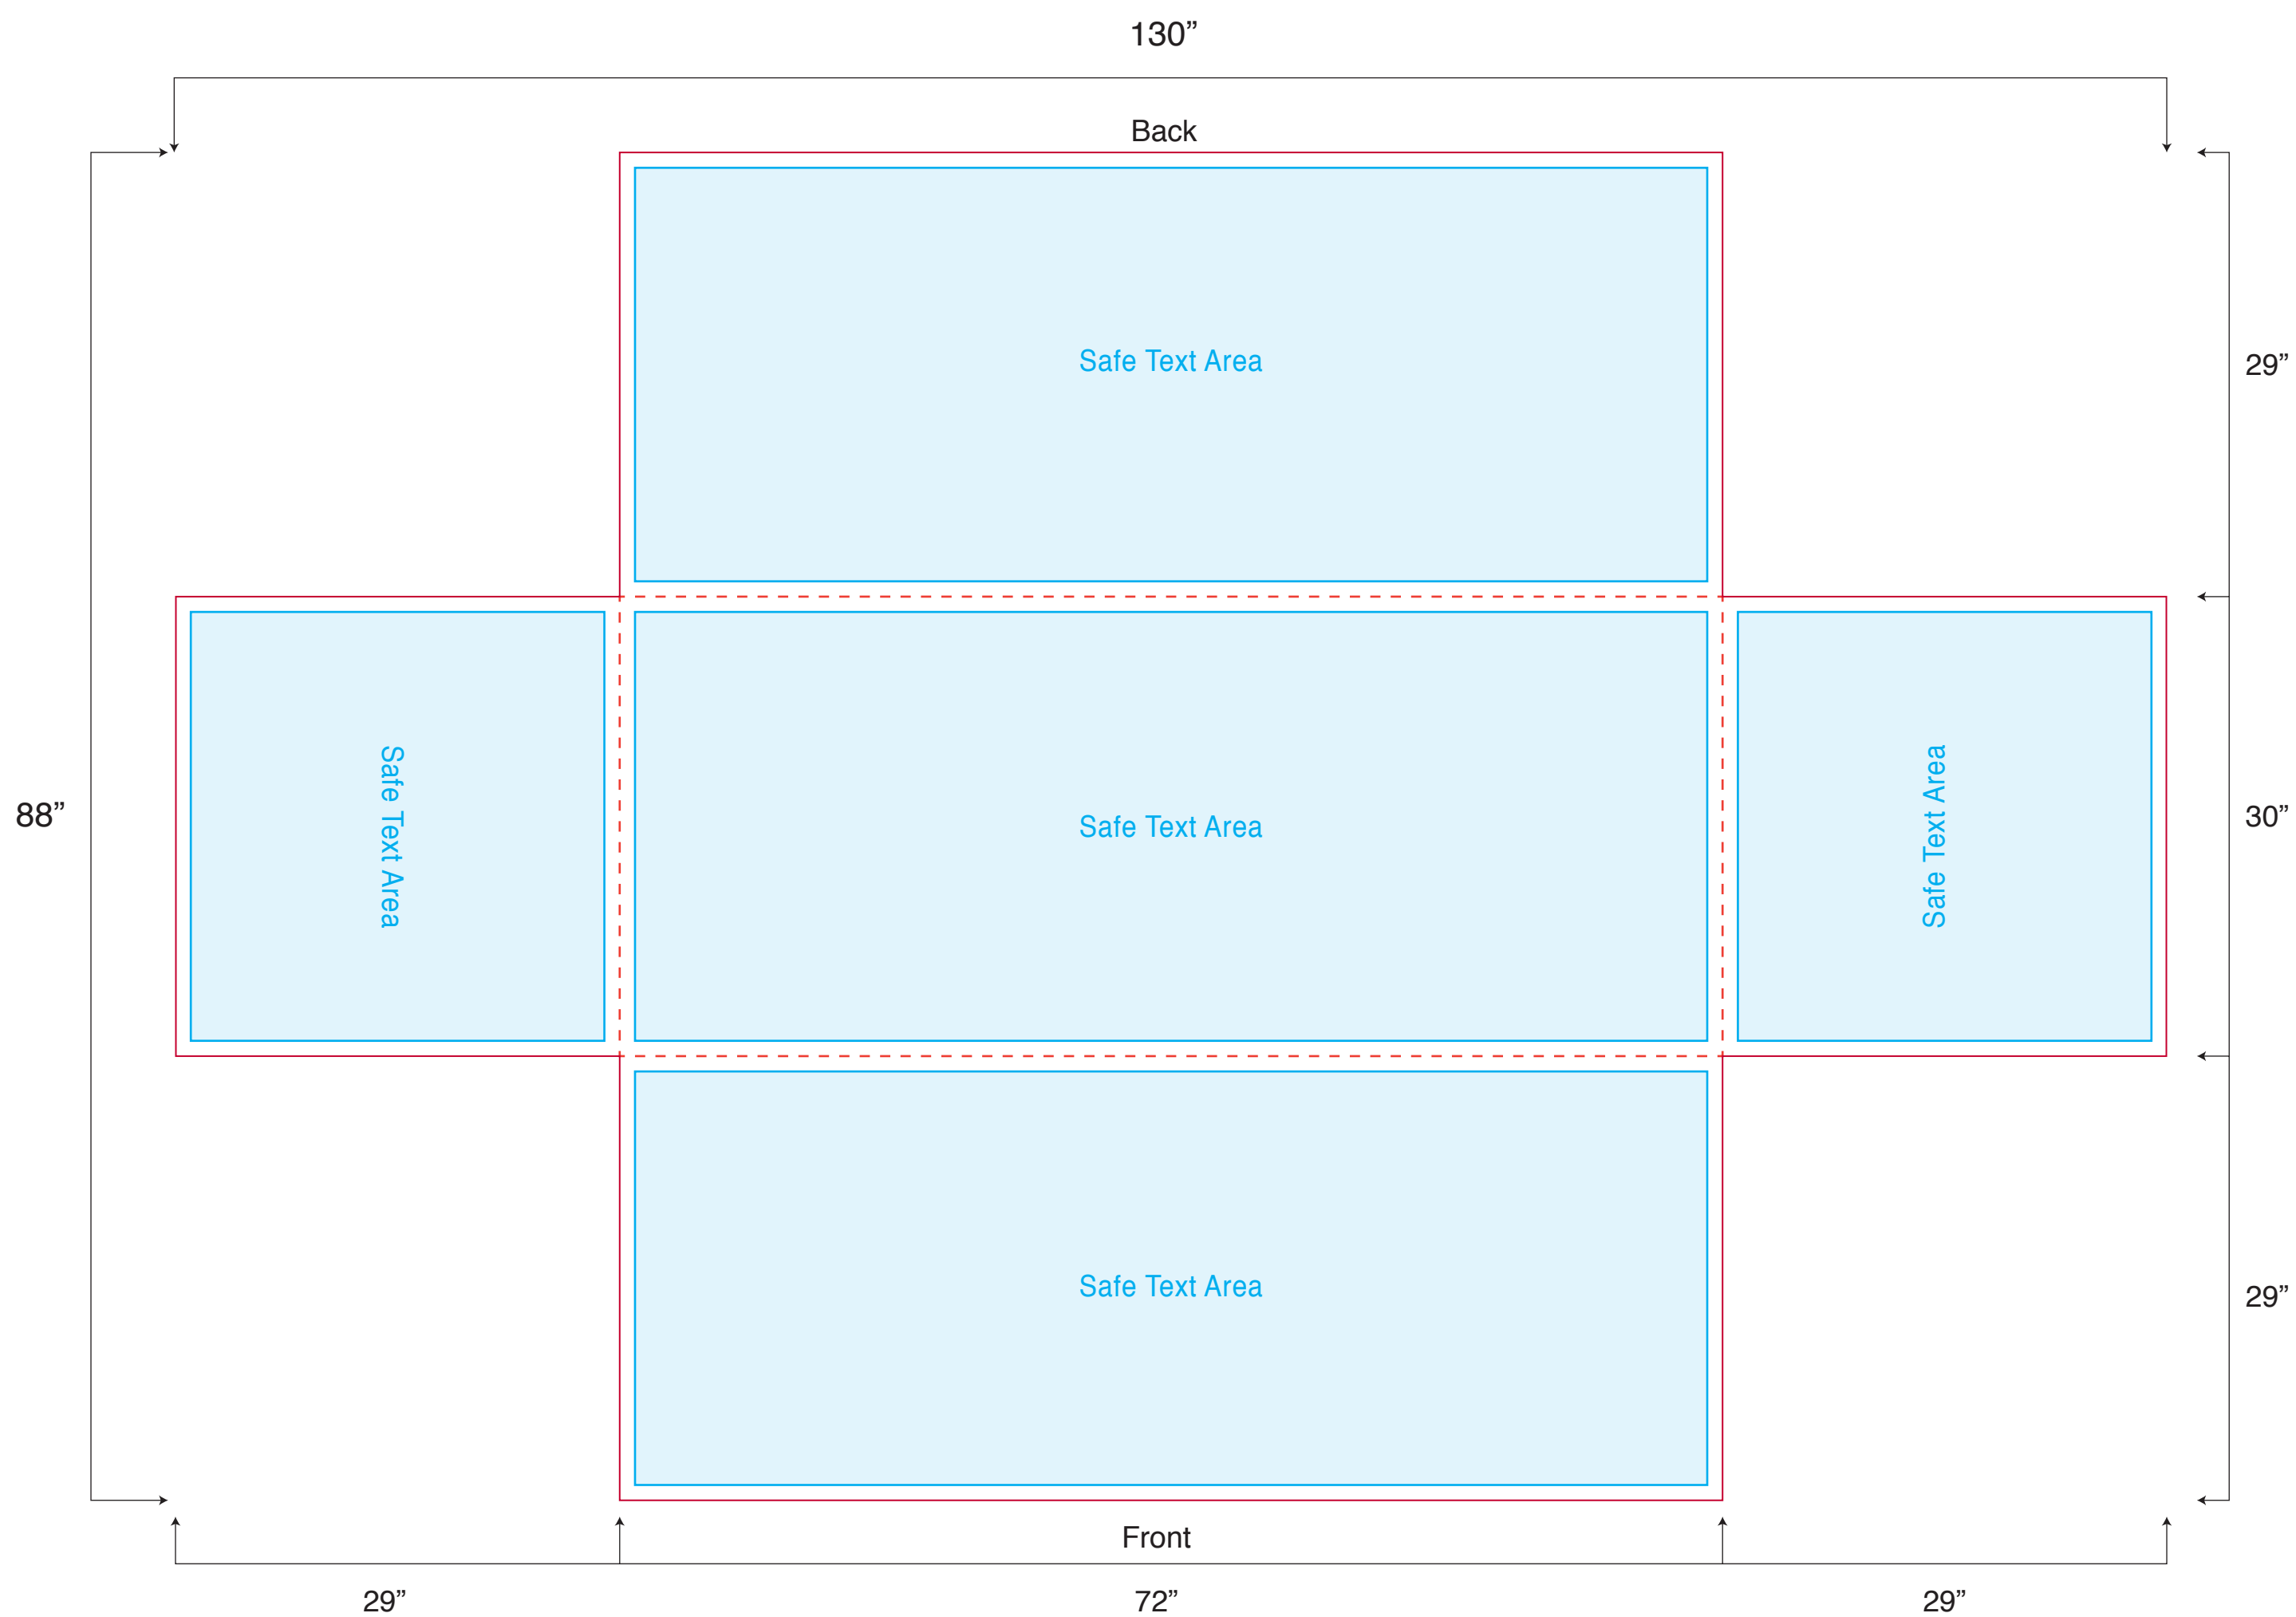

ROLL UP BANNER STAND

Template 10% of actual size.

TABLECLOTH

6' THROW

*If photographs are used in artwork, image resolution must be 2000dpi at 10% actual size or 200dpi at 100% actual size

Template 10% of actual size.

TABLECLOTH

6' STRETCH

*If photographs are used in artwork, image resolution must be 2000dpi at 10% actual size or 200dpi at 100% actual size

NOTE: Stretch fabric does just that, it stretches! This often means that some minor distortion of the graphics will be visible on the final product. The stretch is what makes these tablecloths unique though. So, if you are concerned about distortion, keep key design elements in the centre of each panel.

Template 10% of actual size.

TABLECLOTH

6' FITTED

*If photographs are used in artwork, image resolution must be 2000dpi at 10% actual size or 200dpi at 100% actual size

Template 10% of actual size.