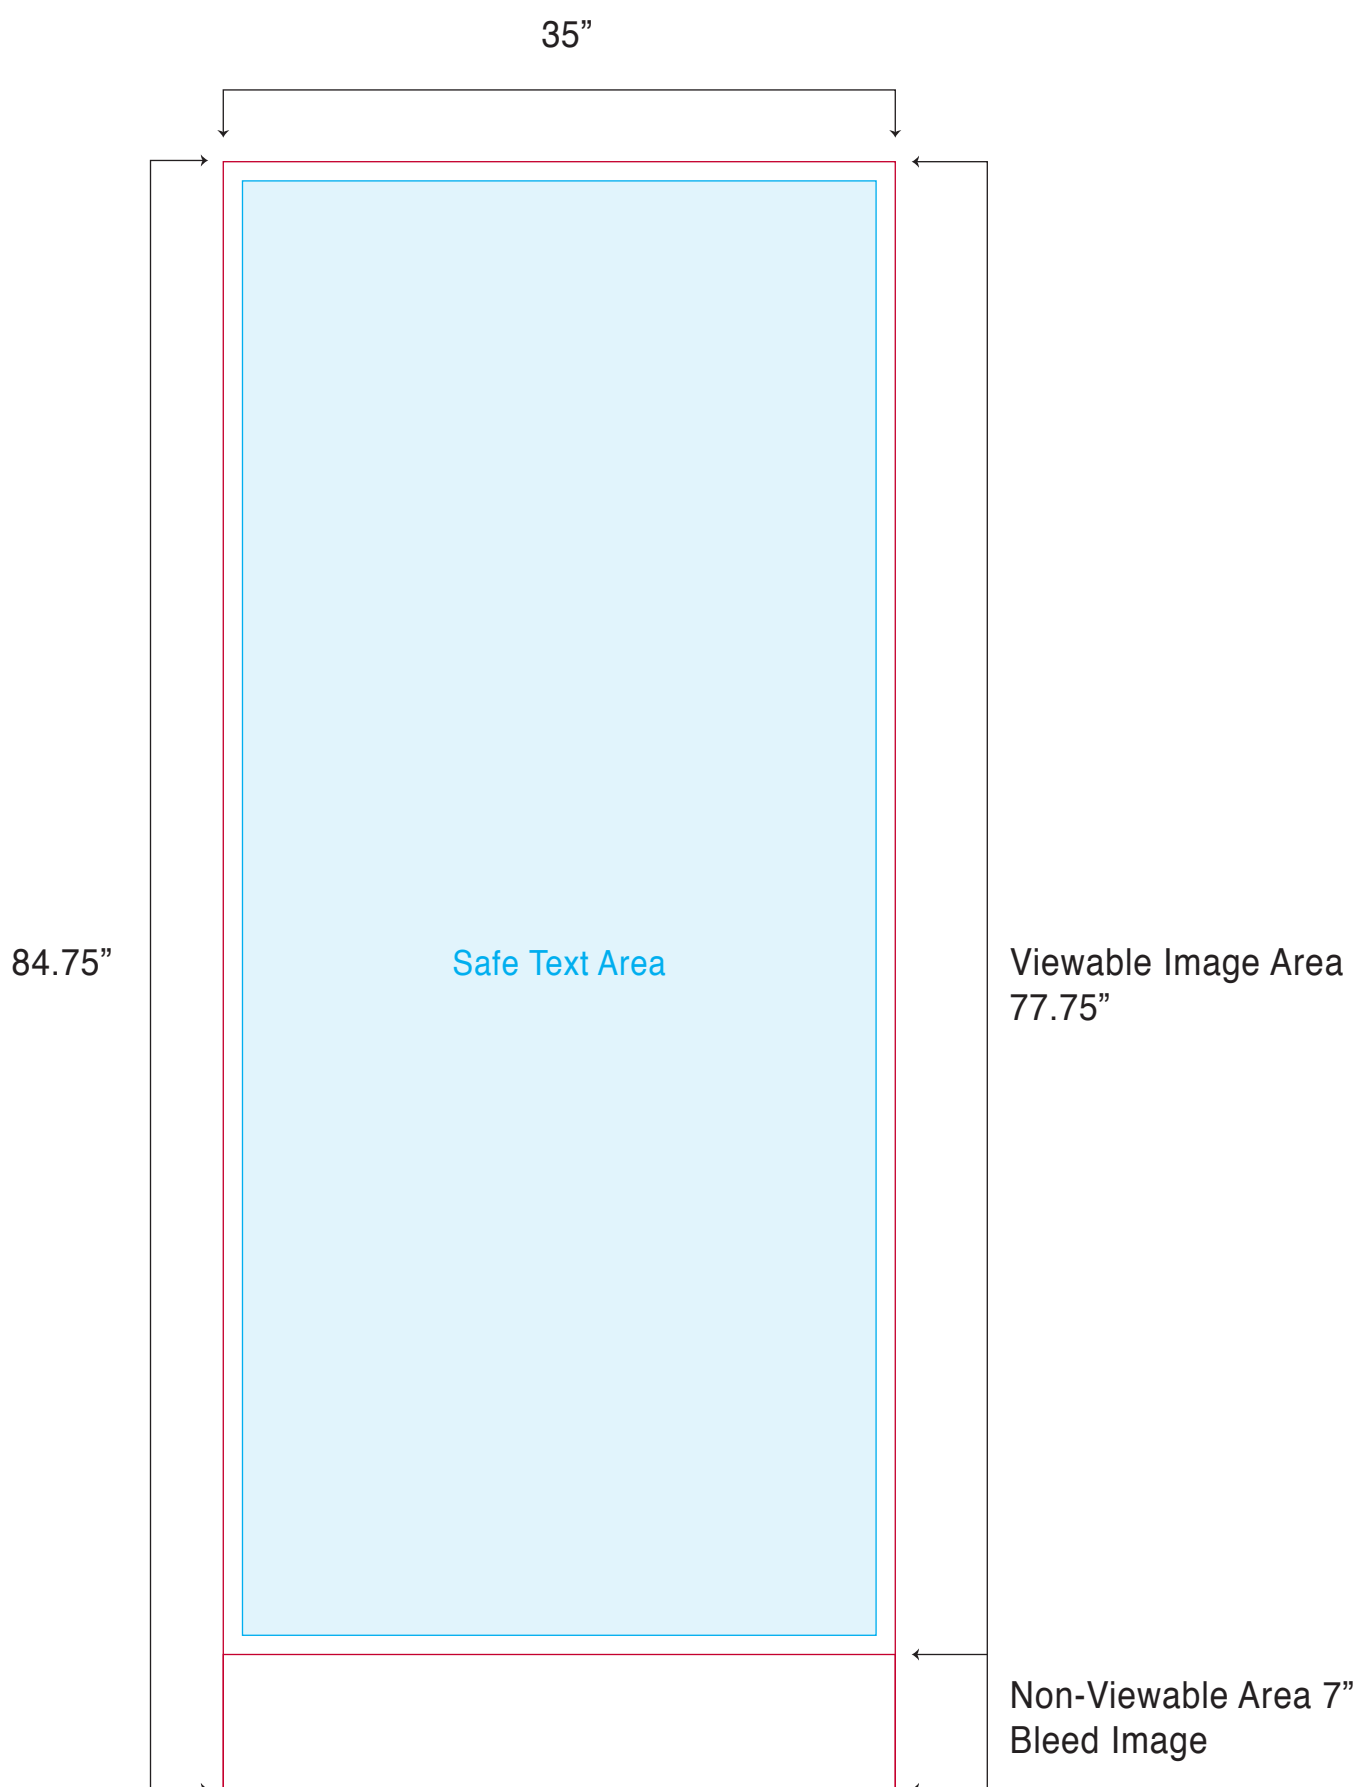

ROLL UP BANNER STAND

Template 10% of actual size.

TABLECLOTH

6' THROW

*If photographs are used in artwork, image resolution must be 2000dpi at 10% actual size or 200dpi at 100% actual size

Template 10% of actual size.

TABLECLOTH

6' STRETCH

*If photographs are used in artwork, image resolution must be 2000dpi at 10% actual size or 200dpi at 100% actual size

NOTE: Stretch fabric does just that, it stretches! This often means that some minor distortion of the graphics will be visible on the final product. The stretch is what makes these tablecloths unique though. So, if you are concerned about distortion, keep key design elements in the centre of each panel.

Template 10% of actual size.

TABLECLOTH

6' FITTED

*If photographs are used in artwork, image resolution must be 2000dpi at 10% actual size or 200dpi at 100% actual size

Template 10% of actual size.