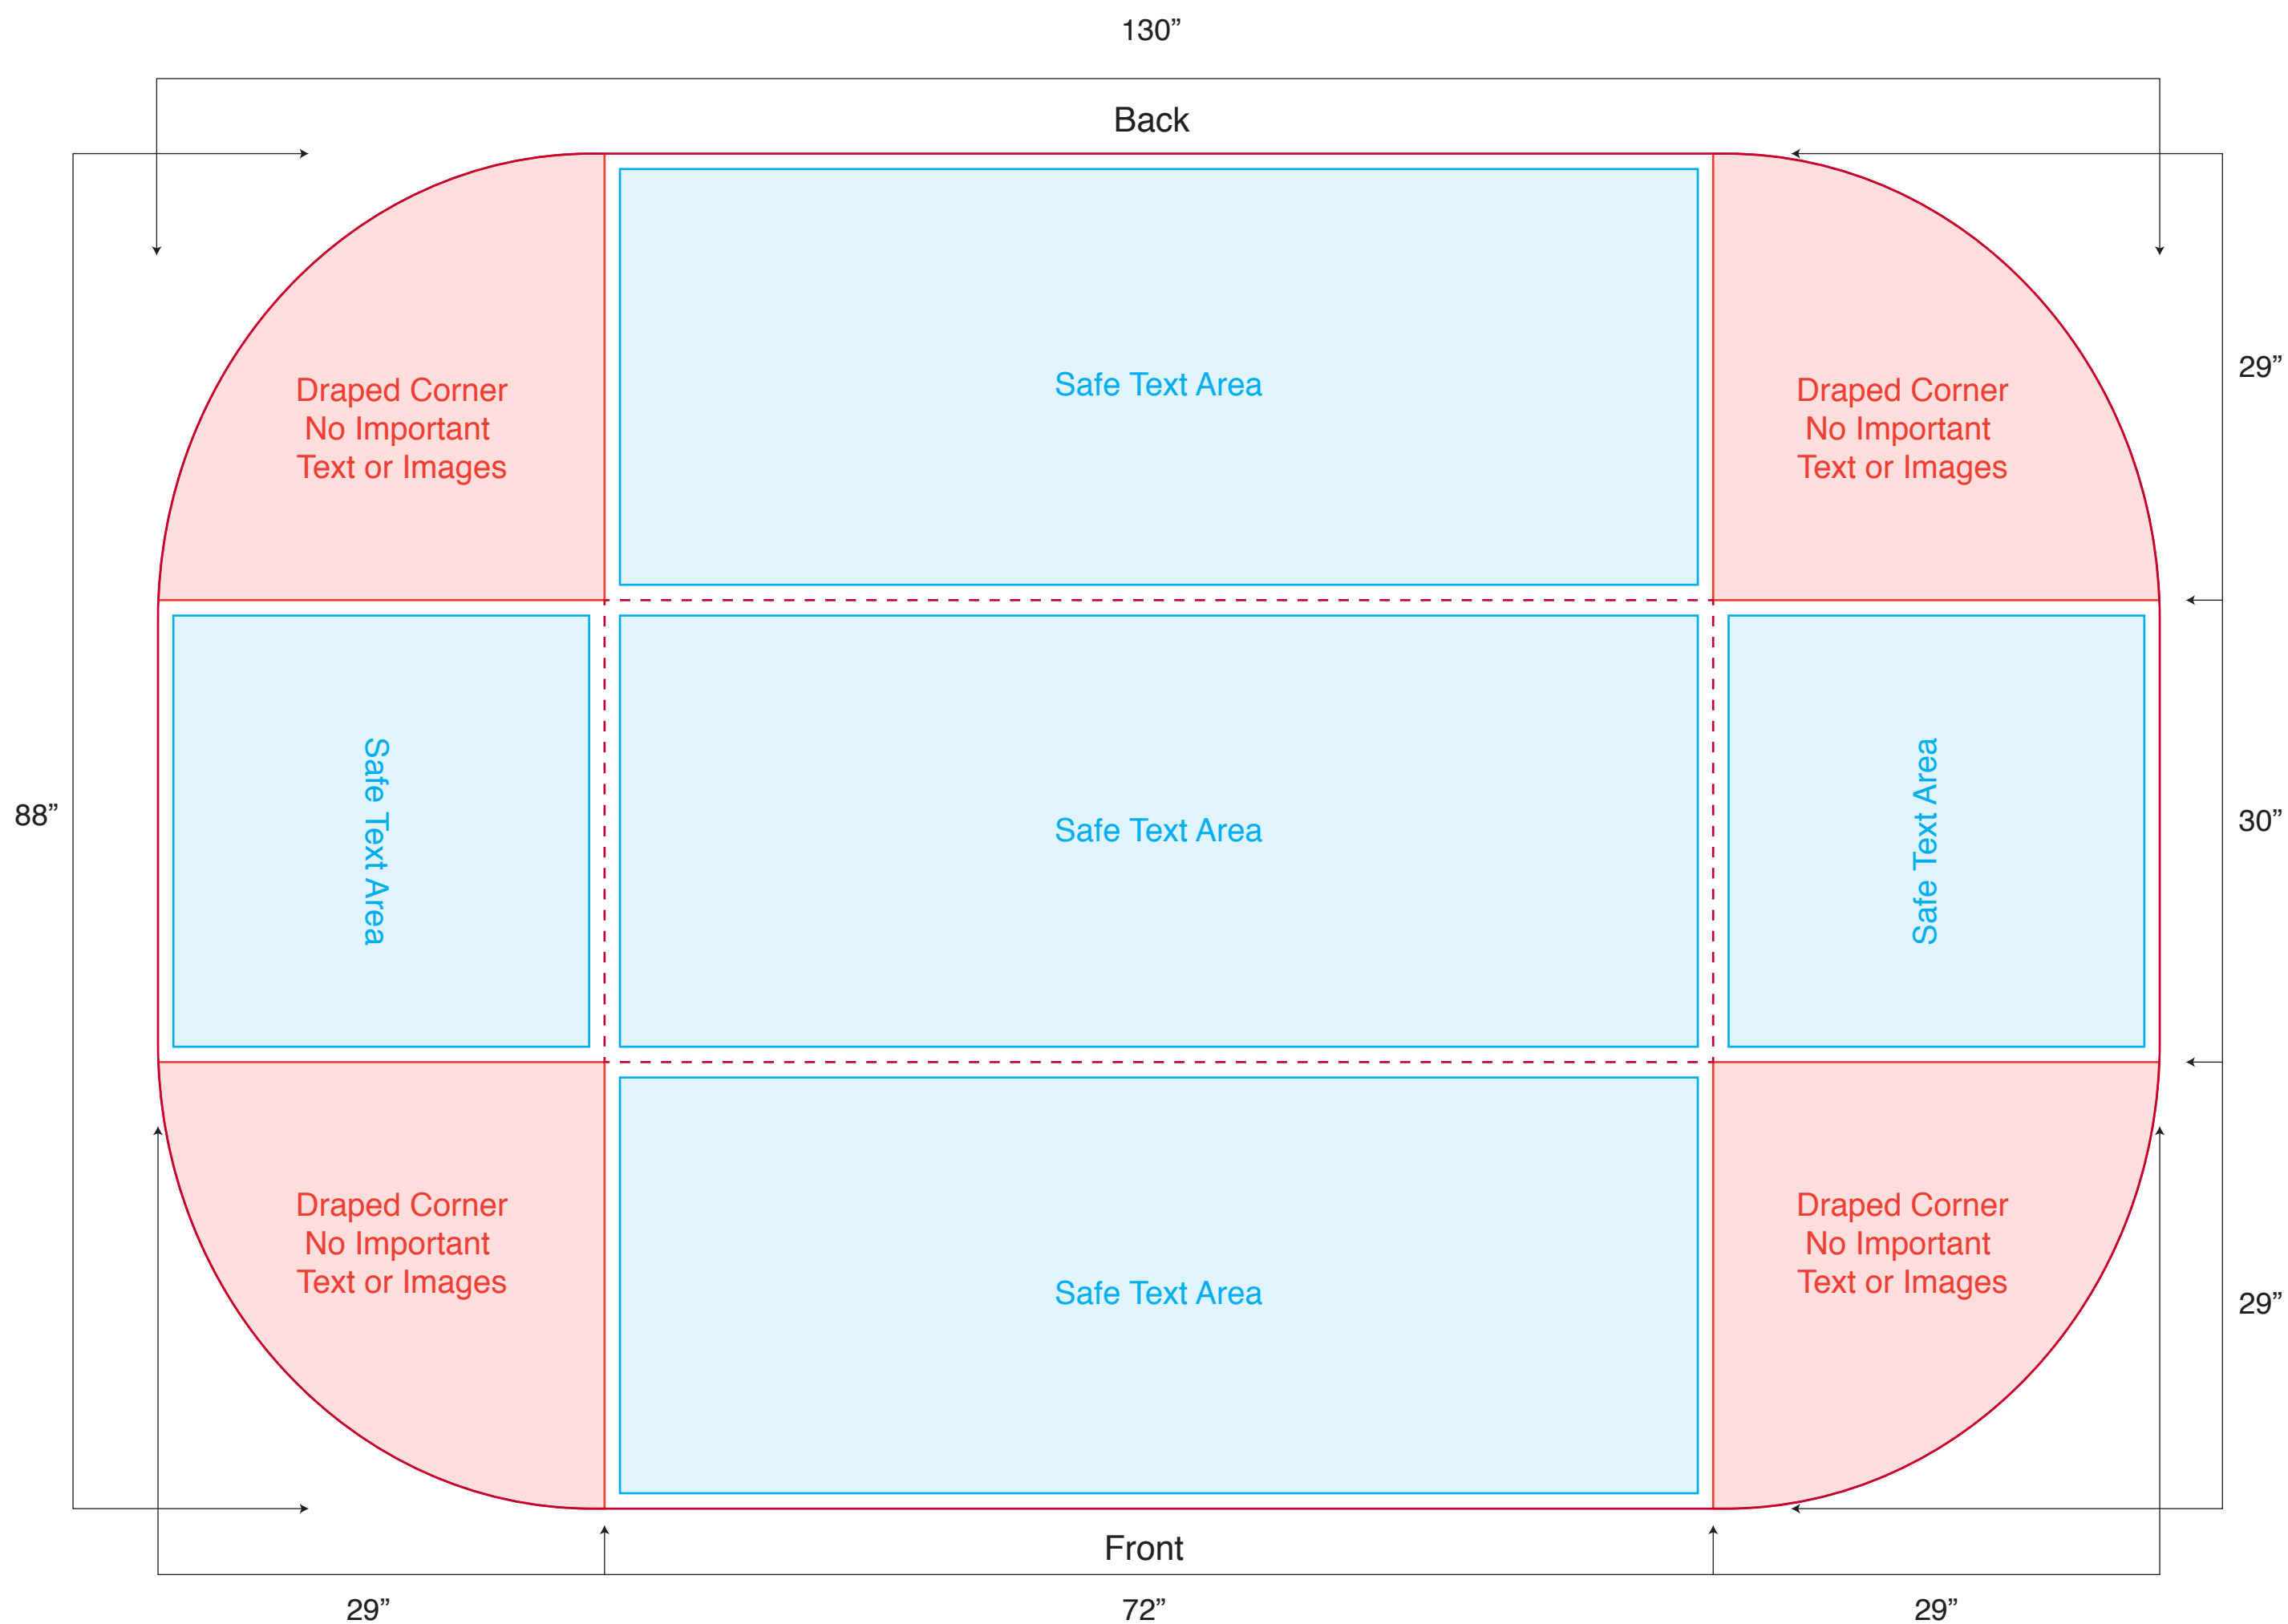

ROLL UP BANNER STAND

Template 10% of actual size.

TABLECLOTH

6' THROW

*If photographs are used in artwork, image resolution must be 2000dpi at 10% actual size or 200dpi at 100% actual size

Template 10% of actual size.

TABLECLOTH

6' STRETCH

*If photographs are used in artwork, image resolution must be 2000dpi at 10% actual size or 200dpi at 100% actual size

NOTE: Stretch fabric does just that, it stretches! This often means that some minor distortion of the graphics will be visible on the final product. The stretch is what makes these tablecloths unique though. So, if you are concerned about distortion, keep key design elements in the centre of each panel.

Template 10% of actual size.

TABLECLOTH

6' FITTED

*If photographs are used in artwork, image resolution must be 2000dpi at 10% actual size or 200dpi at 100% actual size

Template 10% of actual size.