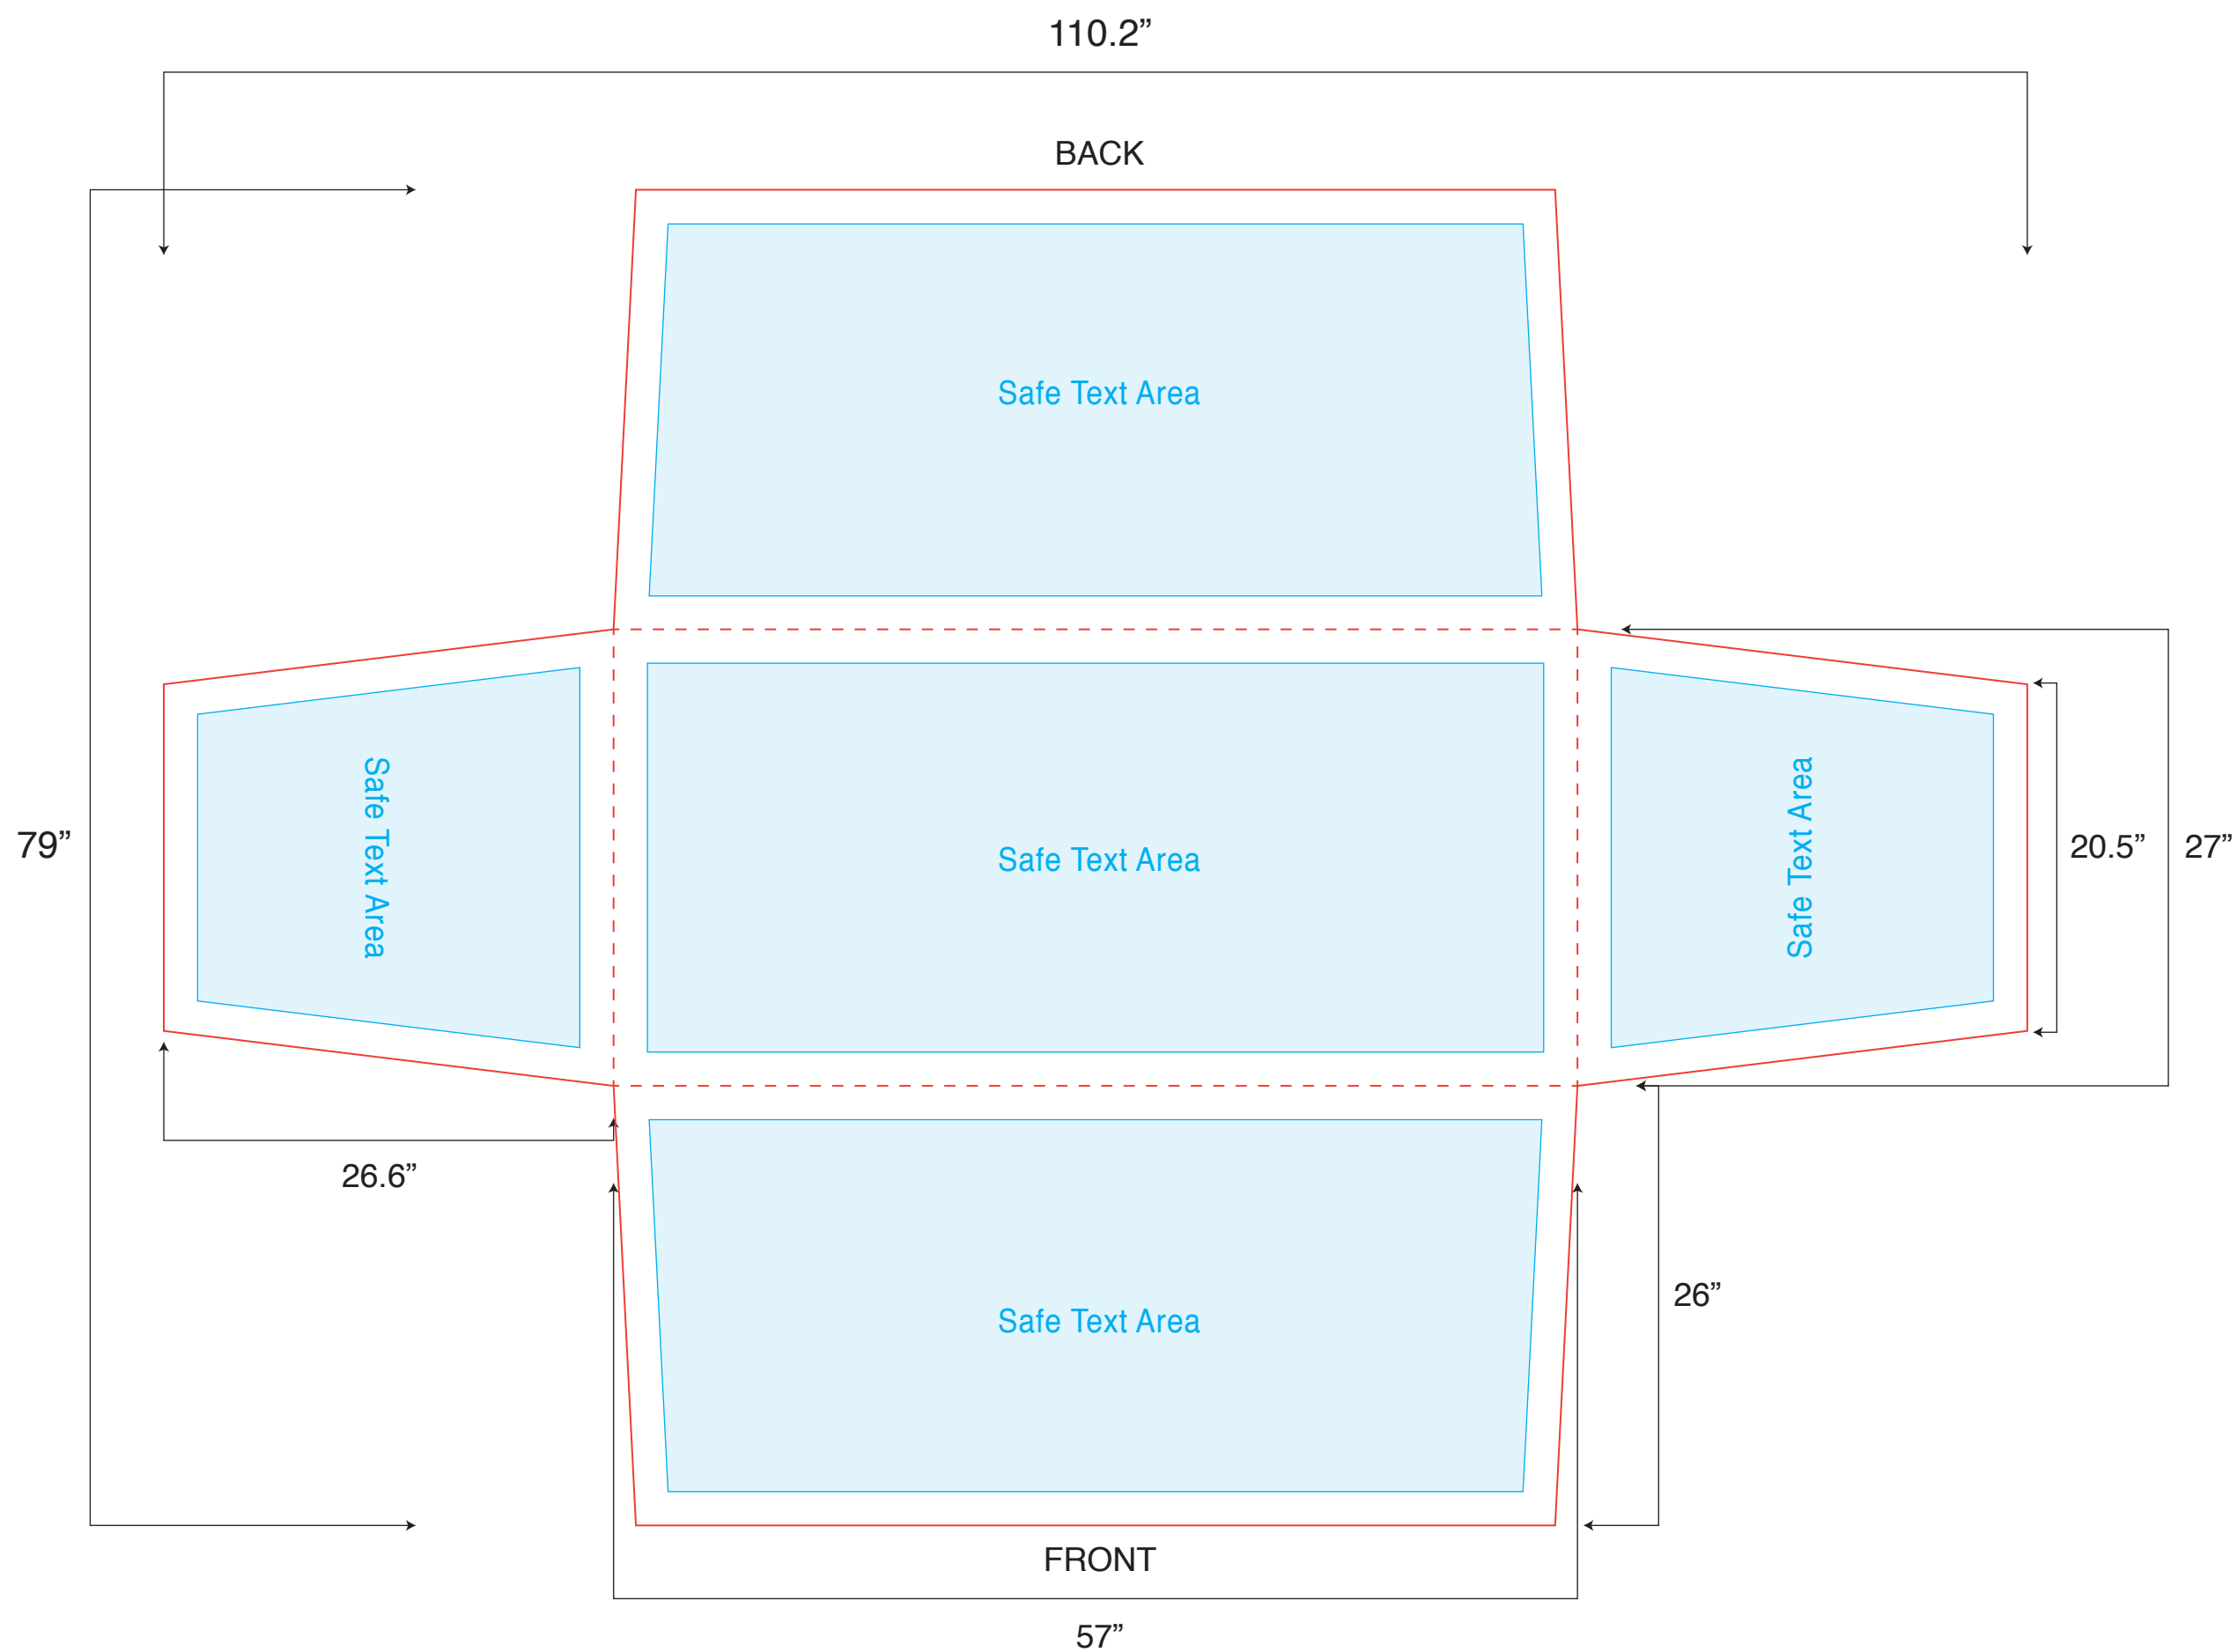

ROLL UP BANNER STAND

Template 10% of actual size.

TABLECLOTH

6' THROW

*If photographs are used in artwork, image resolution must be 2000dpi at 10% actual size or 200dpi at 100% actual size

Template 10% of actual size.

TABLECLOTH

6' STRETCH

*If photographs are used in artwork, image resolution must be 2000dpi at 10% actual size or 200dpi at 100% actual size

NOTE: Stretch fabric does just that, it stretches! This often means that some minor distortion of the graphics will be visible on the final product. The stretch is what makes these tablecloths unique though. So, if you are concerned about distortion, keep key design elements in the centre of each panel.

Template 10% of actual size.

TABLECLOTH

6' FITTED

*If photographs are used in artwork, image resolution must be 2000dpi at 10% actual size or 200dpi at 100% actual size

Template 10% of actual size.