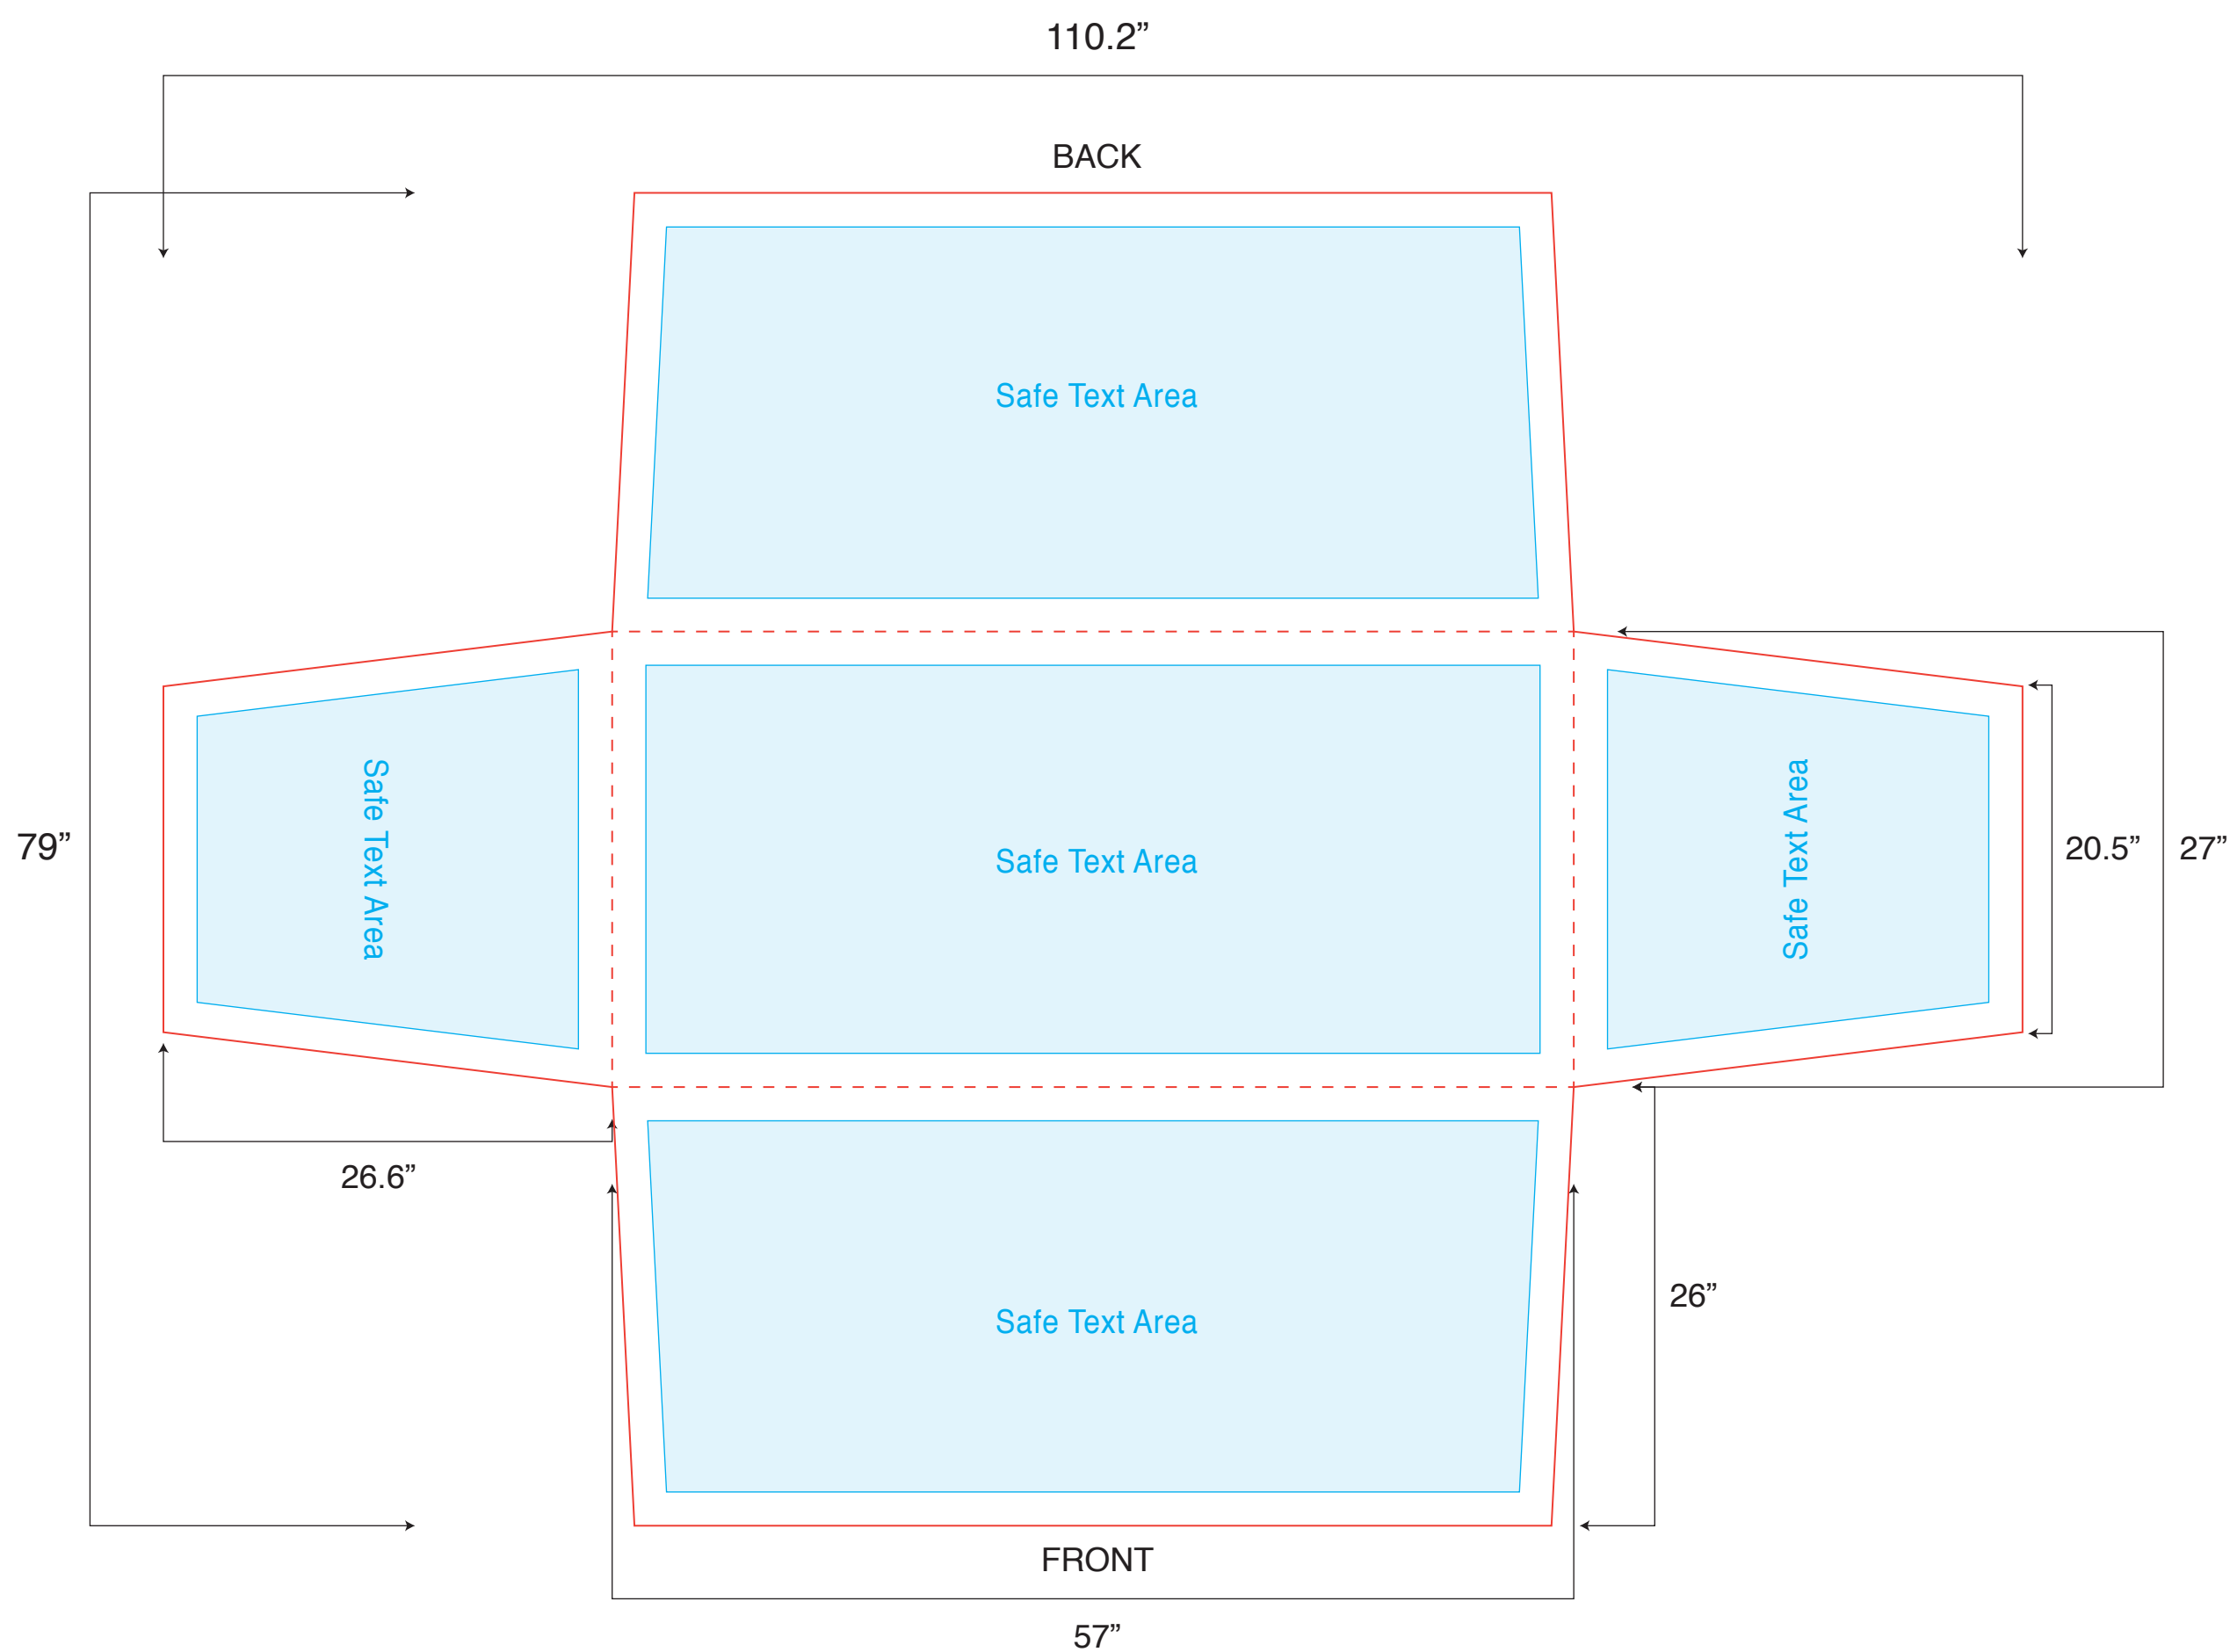

ROLL UP BANNER STAND

Template 10% of actual size.

TABLECLOTH

6' THROW

*If photographs are used in artwork, image resolution must be 2000dpi at 10% actual size or 200dpi at 100% actual size

Template 10% of actual size.

TABLECLOTH

6' STRETCH

*If photographs are used in artwork, image resolution must be 2000dpi at 10% actual size or 200dpi at 100% actual size

NOTE: Stretch fabric does just that, it stretches! This often means that some minor distortion of the graphics will be visible on the final product. The stretch is what makes these tablecloths unique though. So, if you are concerned about distortion, keep key design elements in the centre of each panel.

Template 10% of actual size.

TABLECLOTH

6' FITTED

*If photographs are used in artwork, image resolution must be 2000dpi at 10% actual size or 200dpi at 100% actual size

Template 10% of actual size.