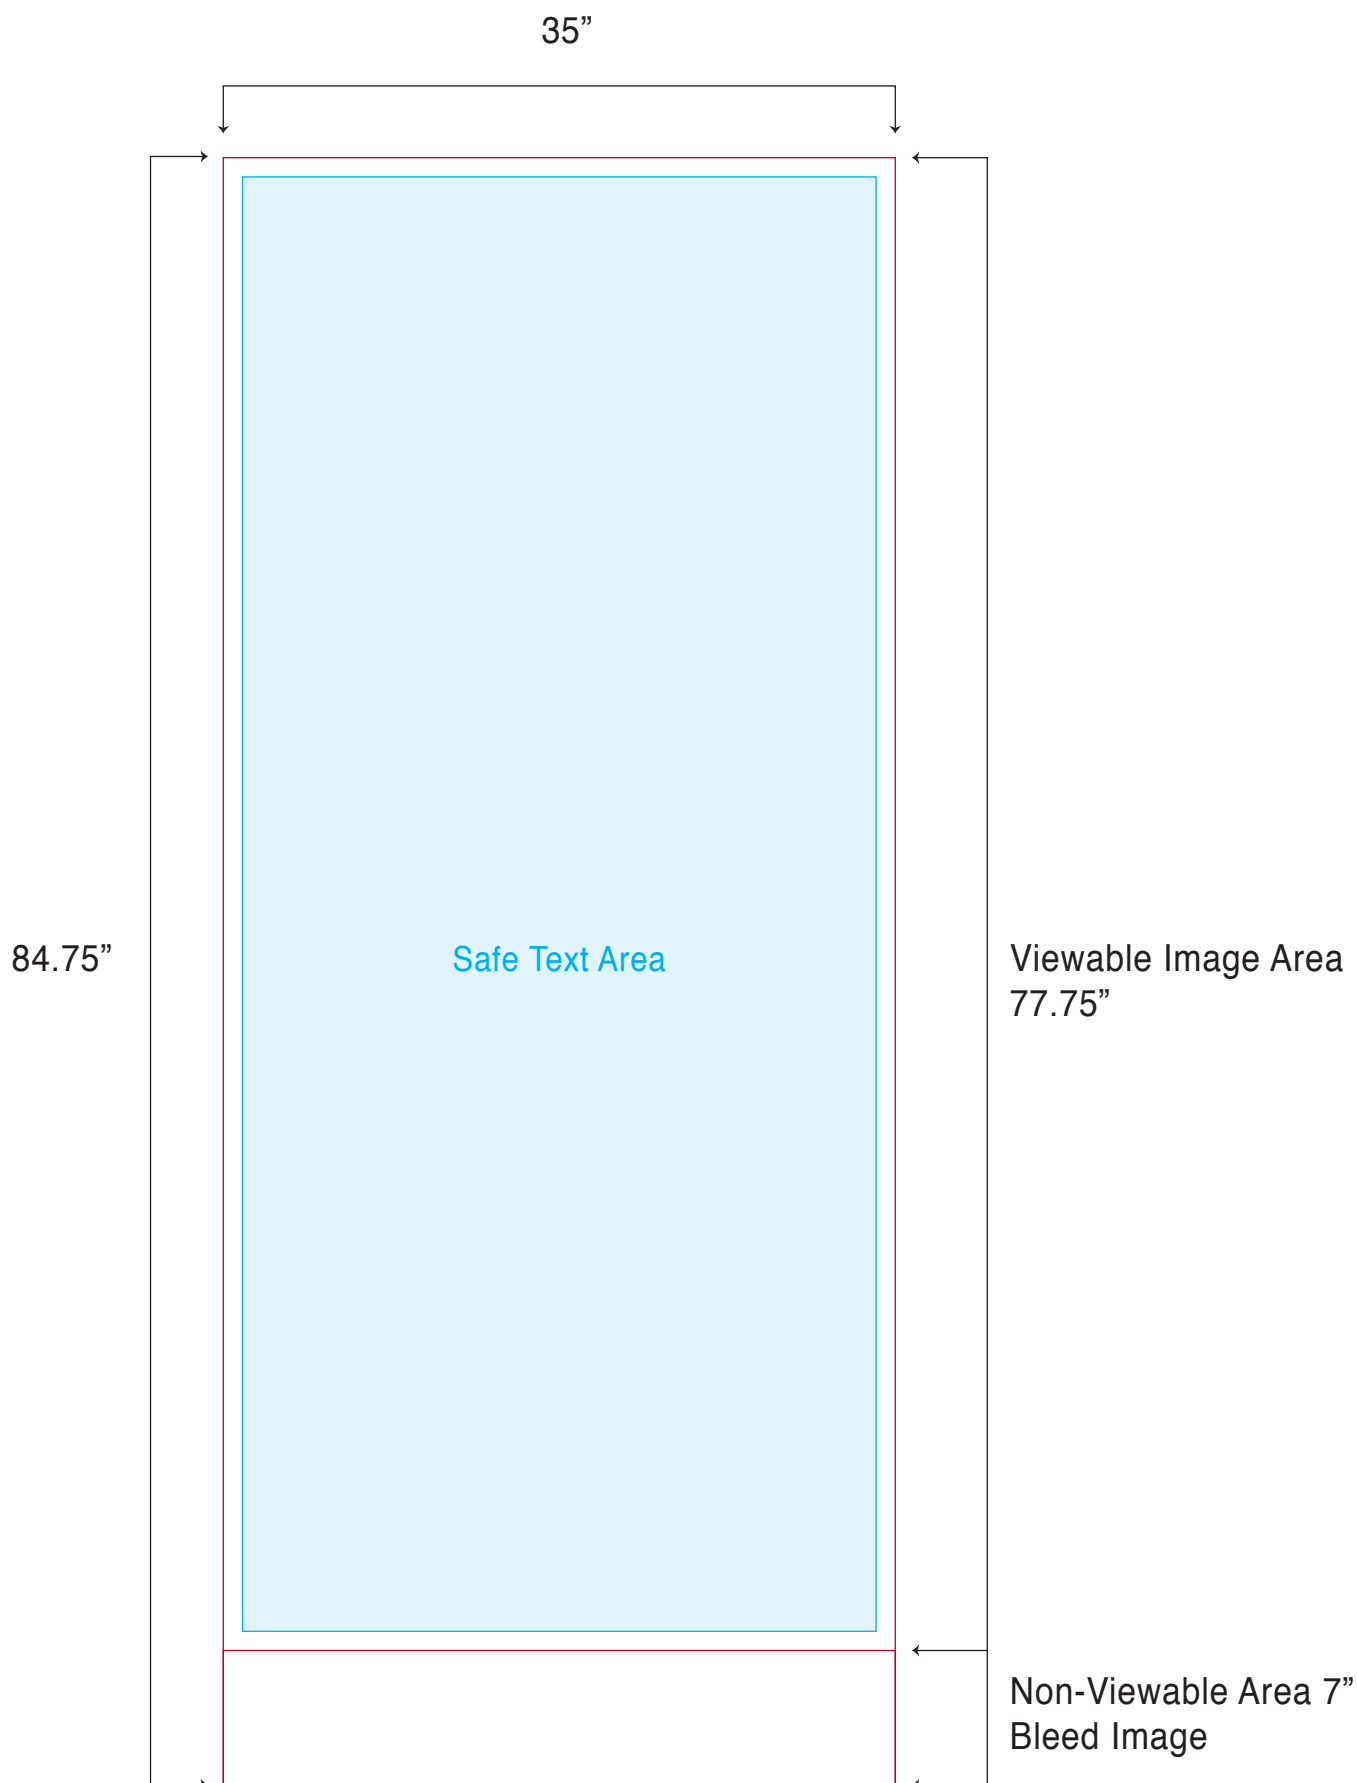

ROLL UP BANNER STAND

Template 10% of actual size.

TABLECLOTH

6' THROW

*If photographs are used in artwork, image resolution must be 2000dpi at 10% actual size or 200dpi at 100% actual size

Template 10% of actual size.

TABLECLOTH

6' STRETCH

*If photographs are used in artwork, image resolution must be 2000dpi at 10% actual size or 200dpi at 100% actual size

NOTE: Stretch fabric does just that, it stretches! This often means that some minor distortion of the graphics will be visible on the final product. The stretch is what makes these tablecloths unique though. So, if you are concerned about distortion, keep key design elements in the centre of each panel.

Template 10% of actual size.

TABLECLOTH

6' FITTED

*If photographs are used in artwork, image resolution must be 2000dpi at 10% actual size or 200dpi at 100% actual size

Template 10% of actual size.