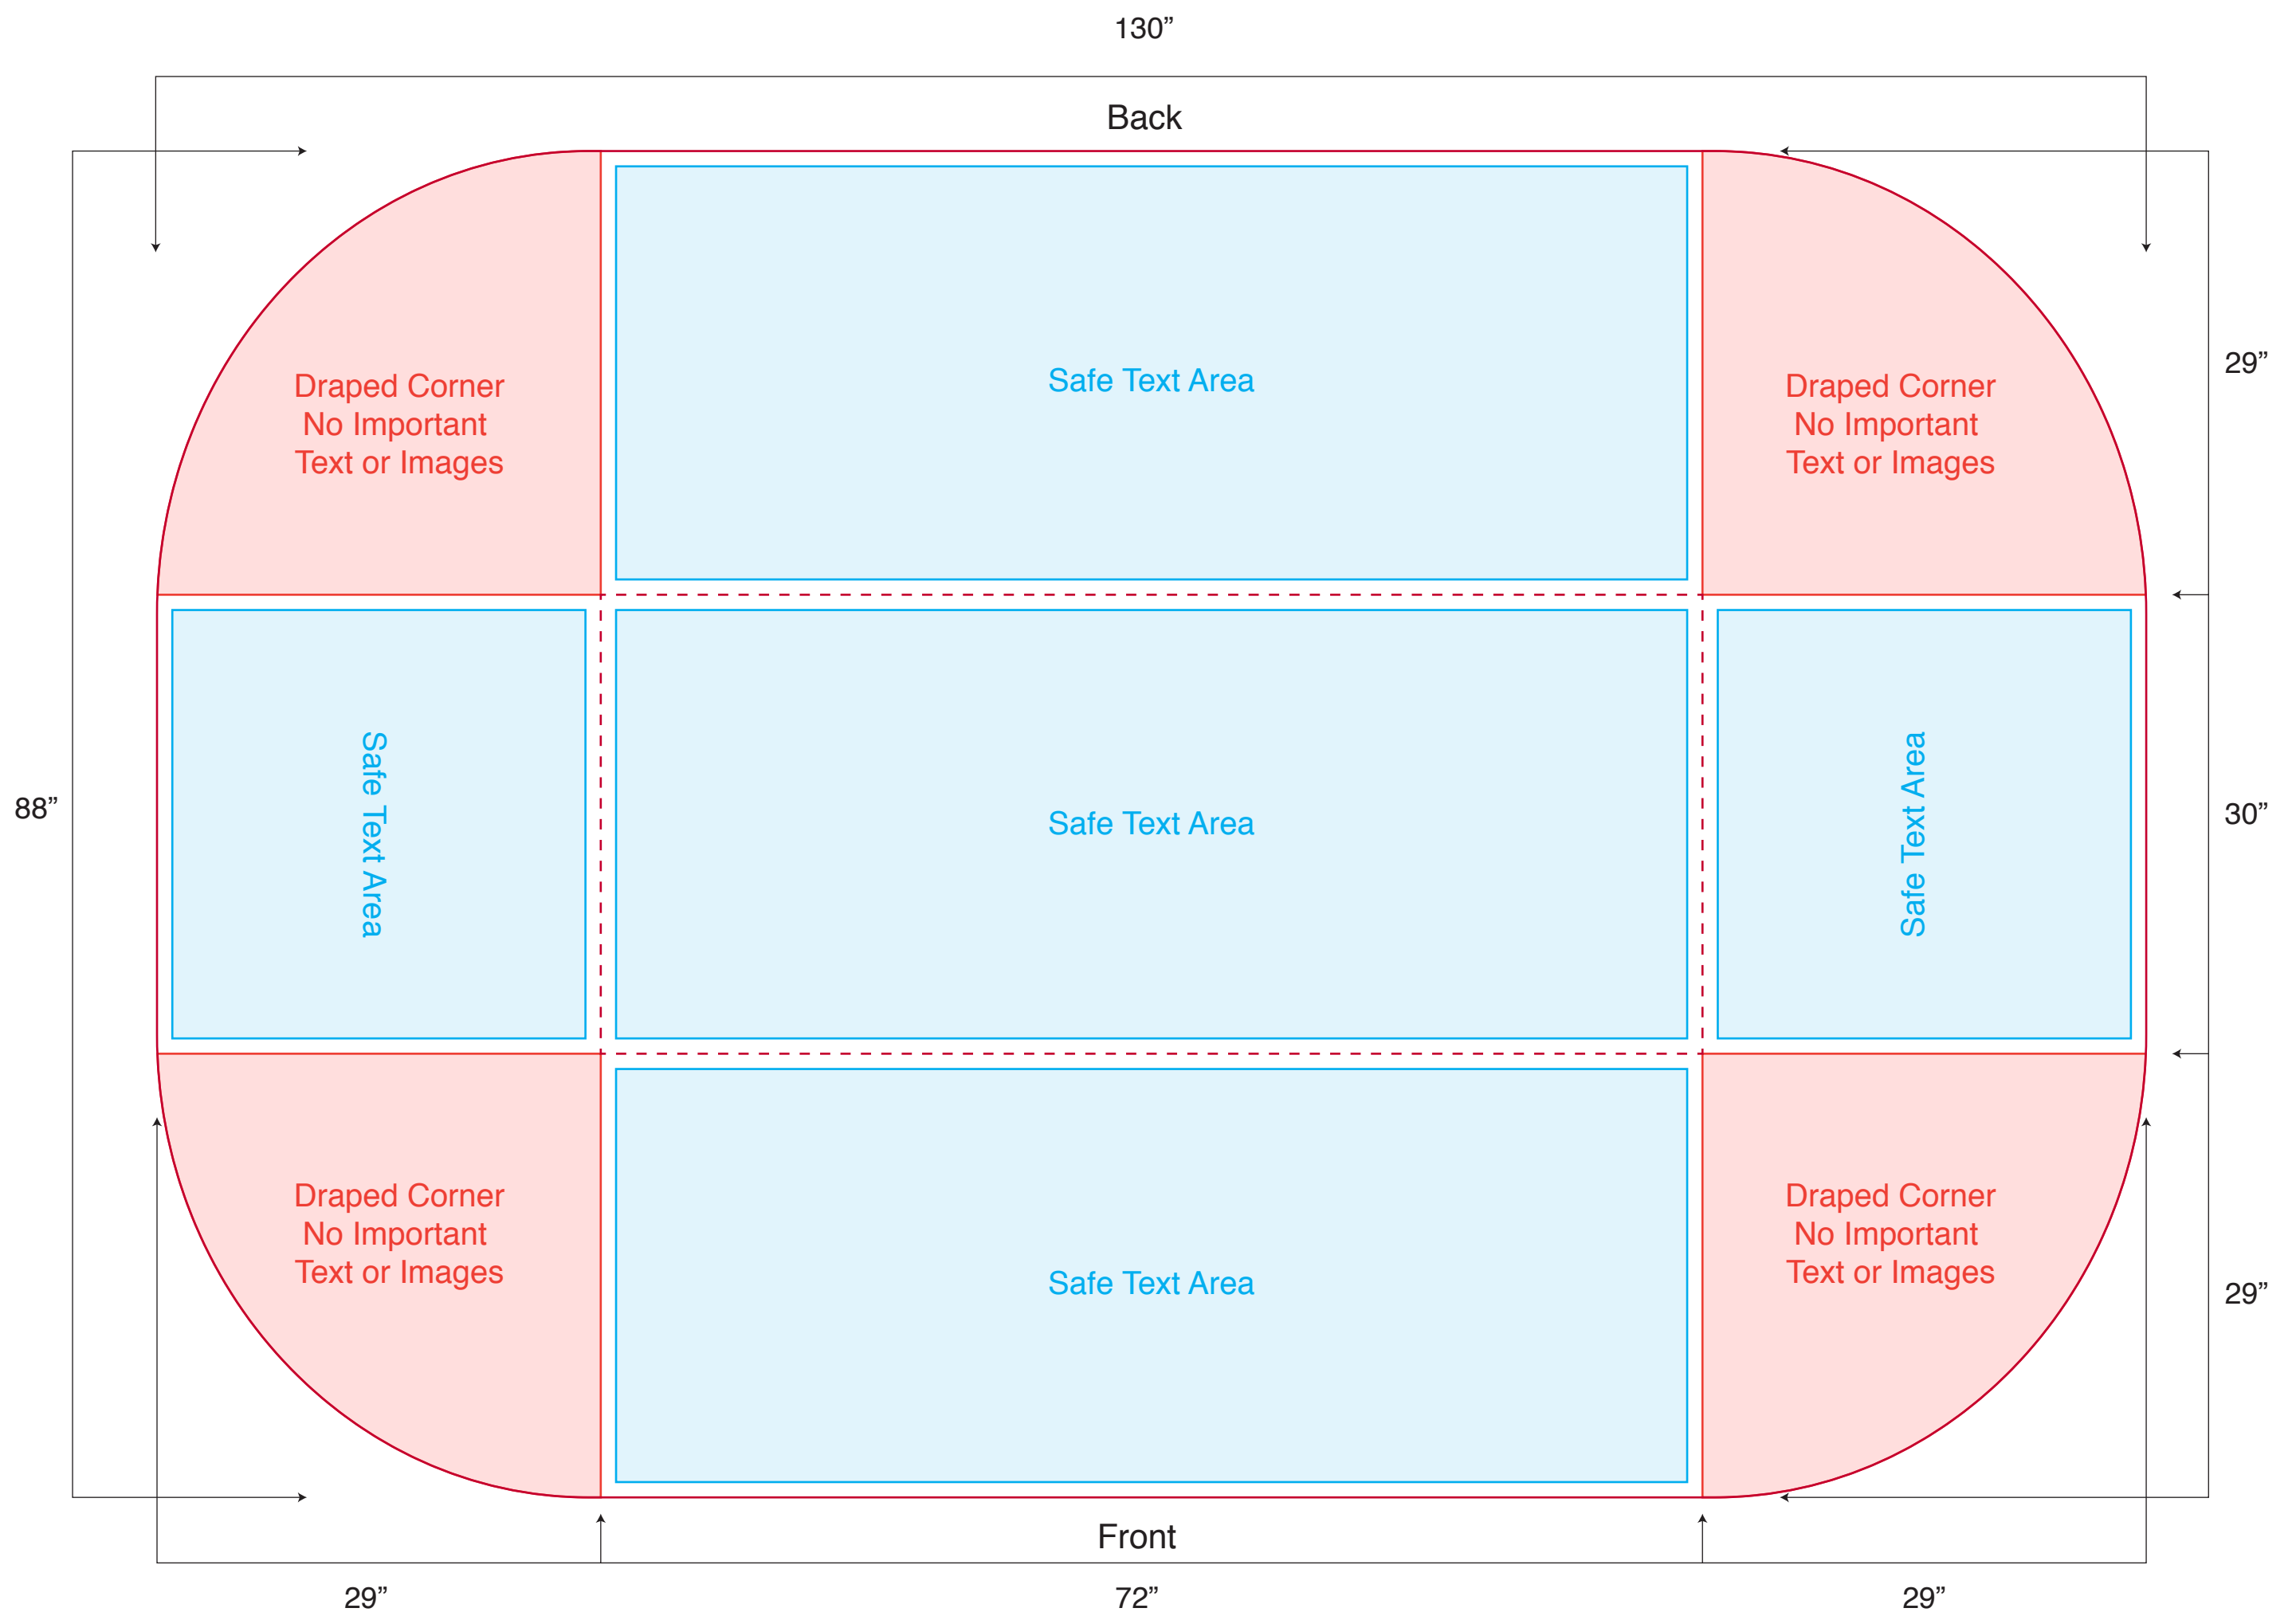

ROLL UP BANNER STAND

Template 10% of actual size.

TABLECLOTH

6' THROW

*If photographs are used in artwork, image resolution must be 2000dpi at 10% actual size or 200dpi at 100% actual size

Template 10% of actual size.

TABLECLOTH

6' STRETCH

*If photographs are used in artwork, image resolution must be 2000dpi at 10% actual size or 200dpi at 100% actual size

NOTE: Stretch fabric does just that, it stretches! This often means that some minor distortion of the graphics will be visible on the final product. The stretch is what makes these tablecloths unique though. So, if you are concerned about distortion, keep key design elements in the centre of each panel.

Template 10% of actual size.

TABLECLOTH

6' FITTED

*If photographs are used in artwork, image resolution must be 2000dpi at 10% actual size or 200dpi at 100% actual size

Template 10% of actual size.